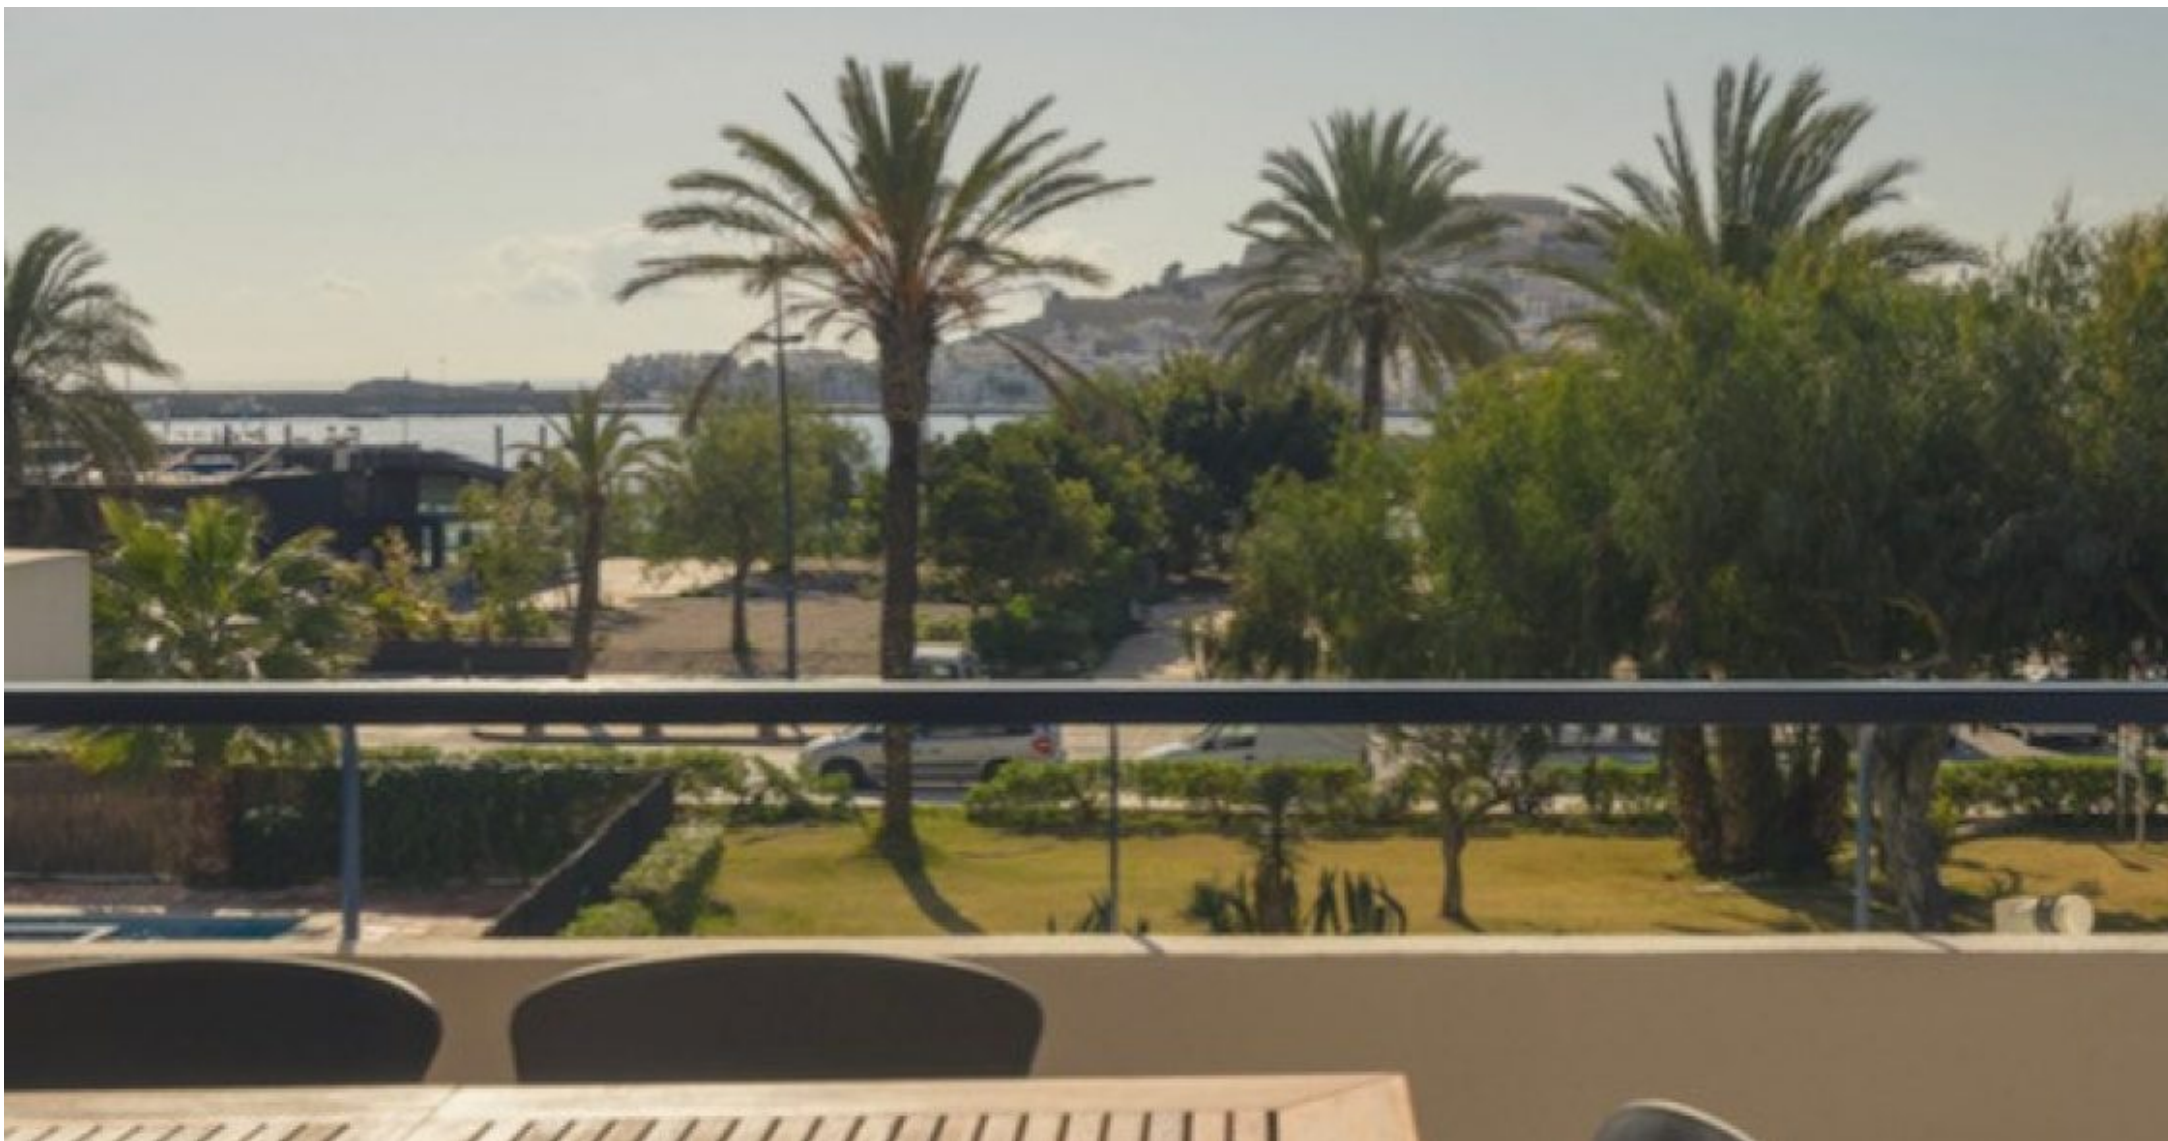

IBIZA
KINGSIZE
VILLAS & YACHTS

Apartment Marina Botafoch 4

600.000 €

2

2

90m²

IBIZA KING SIZE

The bright apartment is located in the Edificio Transat and has a frontal view of Dalt Villa. Its 90 m² are divided into 2 bedrooms, 2 bathrooms and a large living room with open plan kitchen. From the 16 m² terrace you have a great view of Dalt Villa and the harbour.